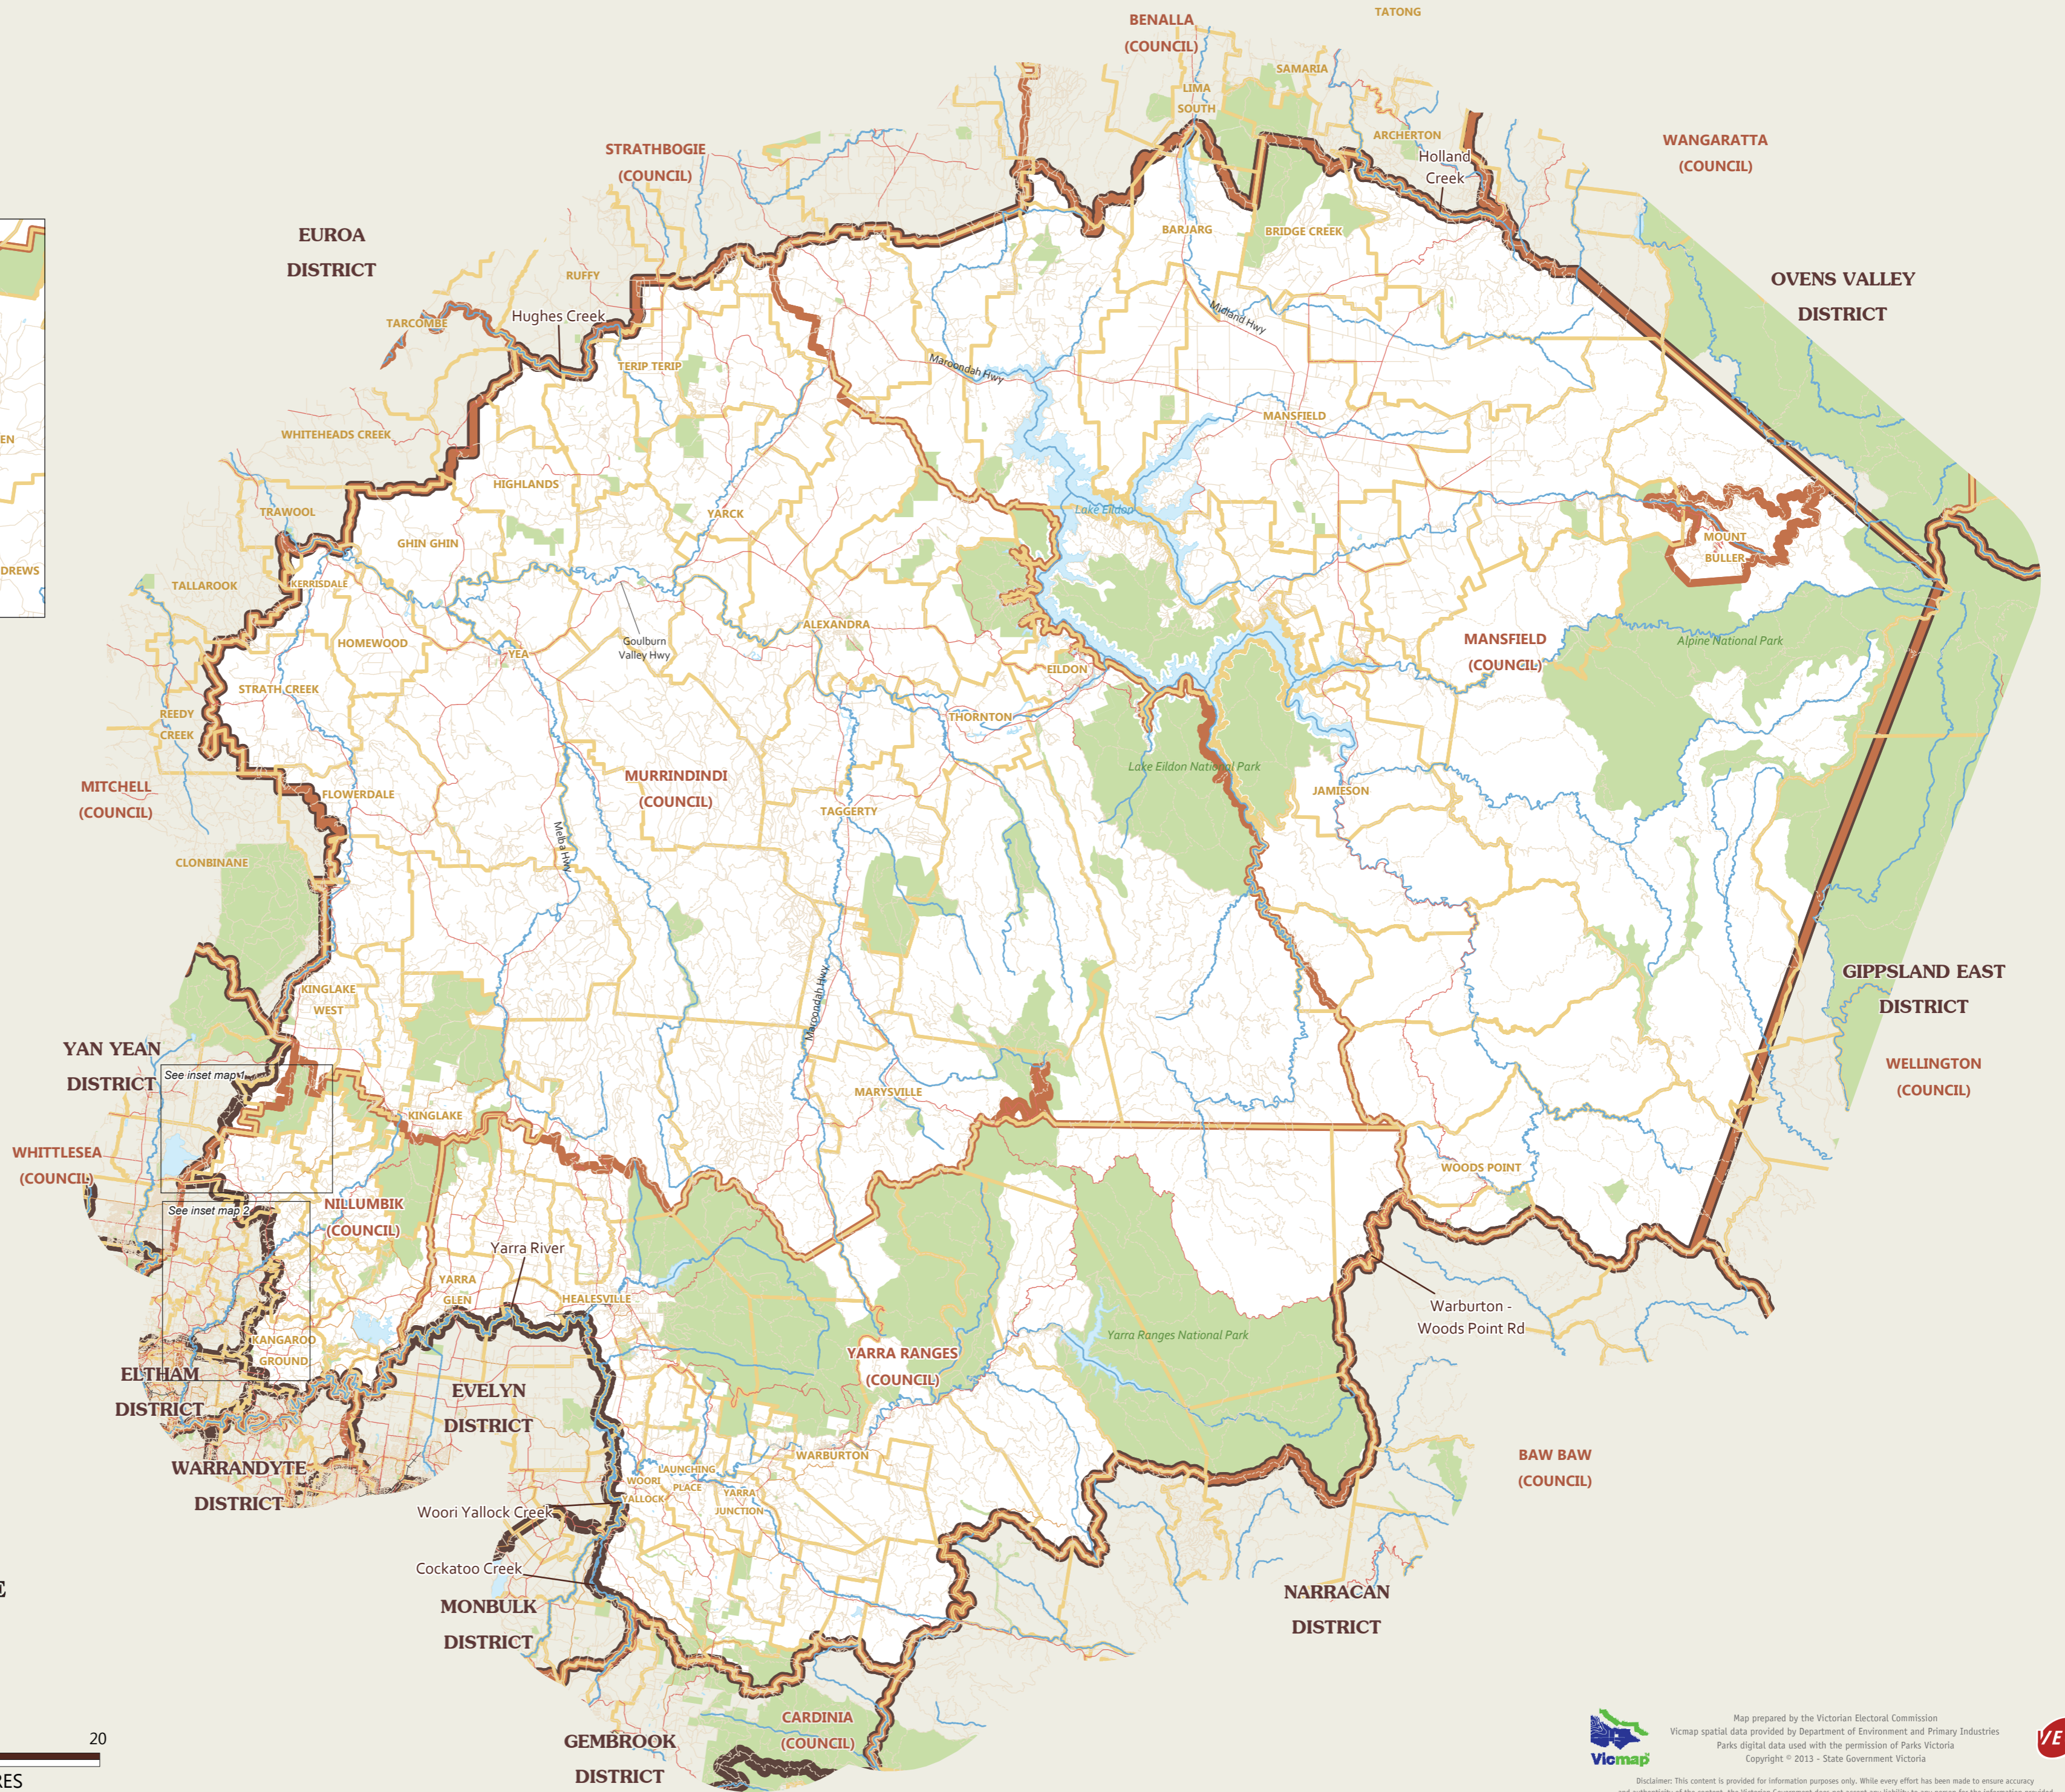

# EILDON

Area: 10,026.96 sq km

**Legend**

- District Boundary
- Municipality Boundary
- Locality Boundary

**Map Symbols**

- Freeway
- Main Road
- Collector Road
- Road
- Railway
- River/Creek
- Lake
- Park & Reserve

Data sets for alignment  
Locality as at March, 2013  
Property grid as at April, 2013