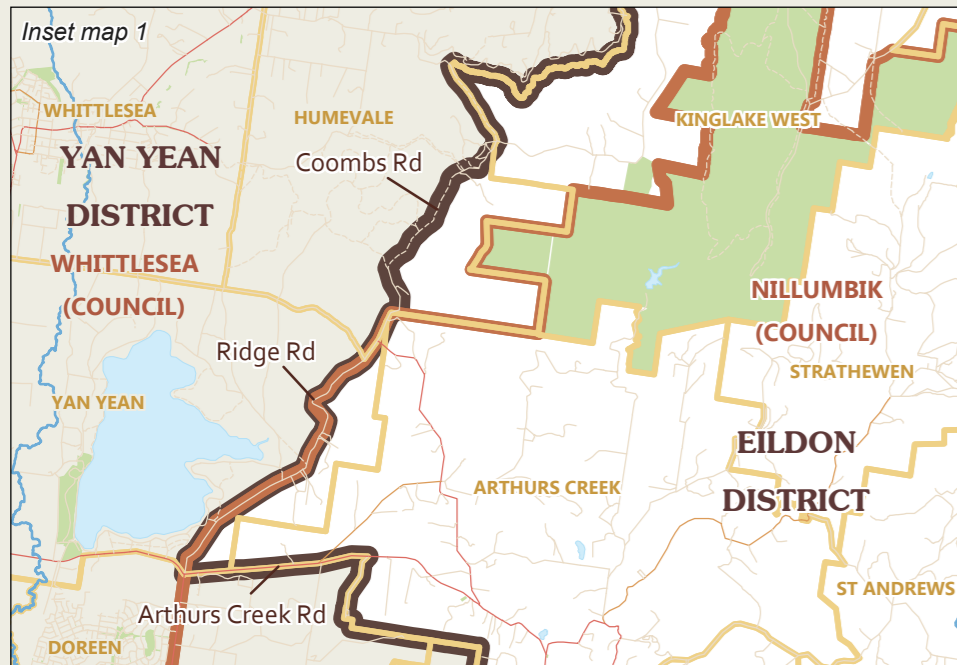

# EILDON

Area: 10,026.96 sq km

**Legend**

- District Boundary
- Municipality Boundary
- Locality Boundary

**Map Symbols**

- Freeway
- Main Road
- Collector Road
- Road
- Railway
- River/Creek
- Lake
- Park & Reserve

Data sets for alignment  
Locality as at March, 2013  
Property grid as at April, 2013