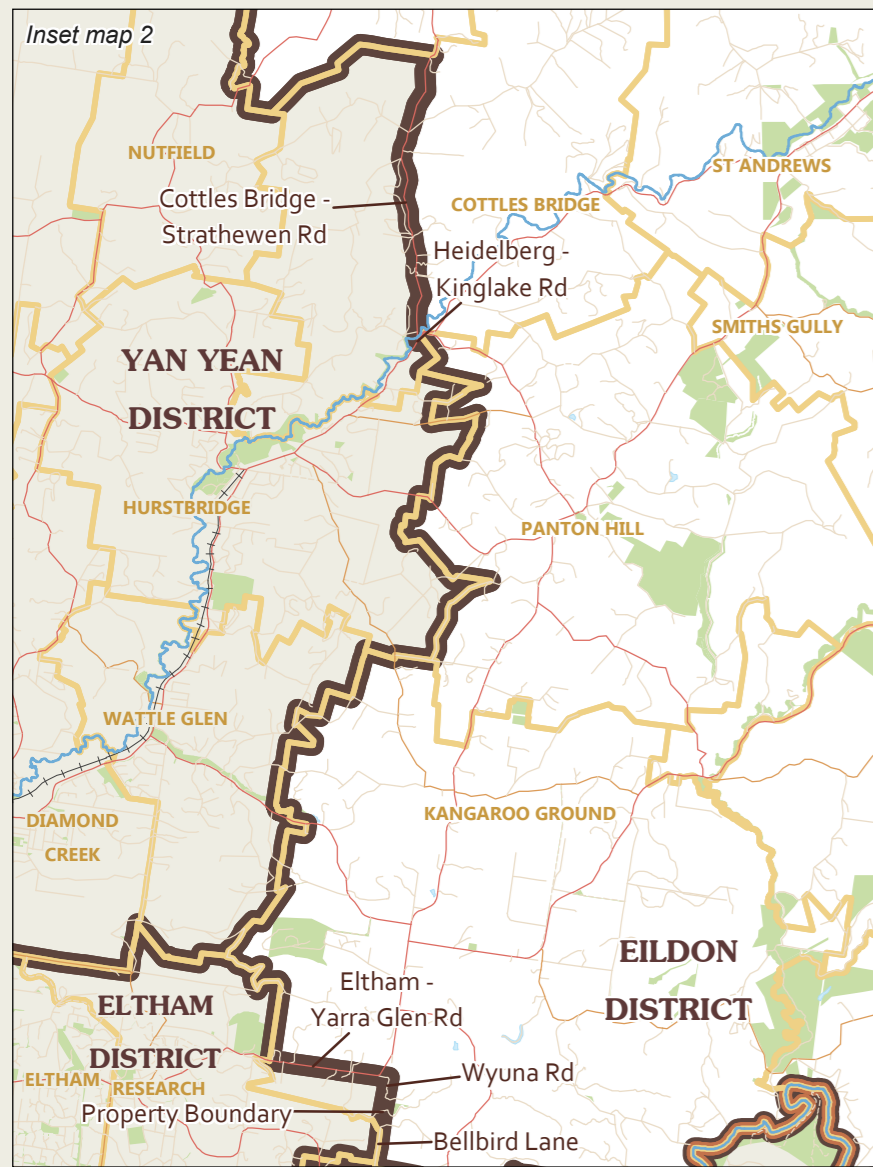

# EILDON

Area: 10,026.96 sq km

**Legend**

- District Boundary
- Municipality Boundary
- Locality Boundary

**Map Symbols**

- Freeway
- Main Road
- Collector Road
- Road
- Railway
- River/Creek
- Lake
- Park & Reserve

Data sets for alignment  
Locality as at March, 2013  
Property grid as at April, 2013